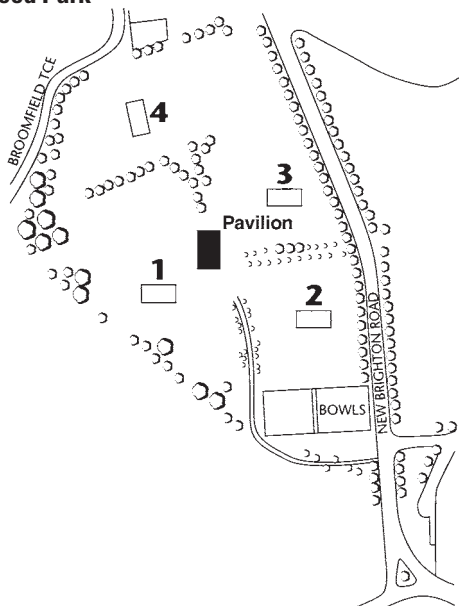

SECTION 13 GROUNDS

Burnside Oval

NO. 5 PITCH
IS ON THE
RUGBY
GROUNDS

Burwood Park

Clare Park

Elmwood Park

Garrick Park

Hagley Oval

Hospital Ground

Ilam University

Polo Ground

Sydenham Park

NOTE: GROUND MAP TO BE USED ONCE PITCH RELOCATION IS COMPLETE

Woolston Park

SAUNDERS & CO LAWYERS

Proud to support
Canterbury
Cricket