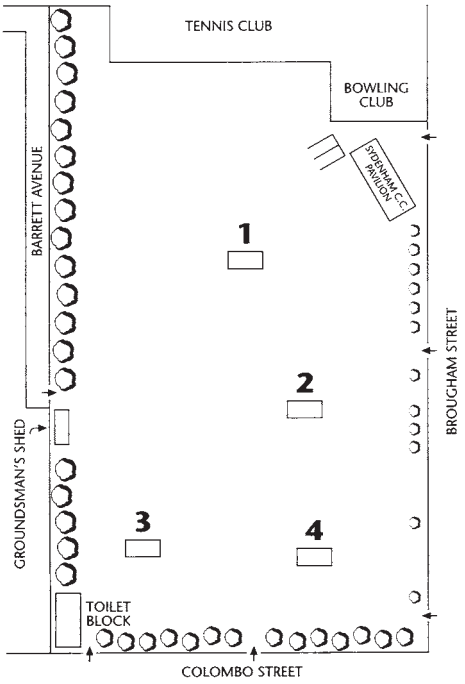

SECTION 13 GROUNDS

Burnside Oval

NO. 5 PITCH
IS ON THE
RUGBY
GROUNDS

Burwood Park

Clare Park

Elmwood Park

Garrick Park

Hagley Oval

Hospital Ground

Ilam University

Polo Ground

Sydenham Park

NOTE: GROUND MAP TO BE USED ONCE PITCH RELOCATION IS COMPLETE

Woolston Park

SAUNDERS & CO LAWYERS

Proud to support
Canterbury
Cricket