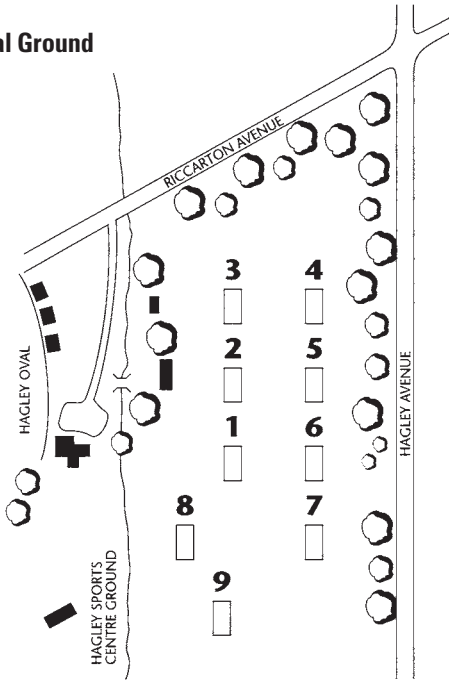

SECTION 13 GROUNDS

Burnside Oval

NO. 5 PITCH
IS ON THE
RUGBY
GROUNDS

Burwood Park

Clare Park

Elmwood Park

Garrick Park

Hagley Oval

Hospital Ground

Ilam University

Polo Ground

Sydenham Park

NOTE: GROUND MAP TO BE USED ONCE PITCH RELOCATION IS COMPLETE

Woolston Park

SAUNDERS & CO LAWYERS

Proud to support
Canterbury
Cricket