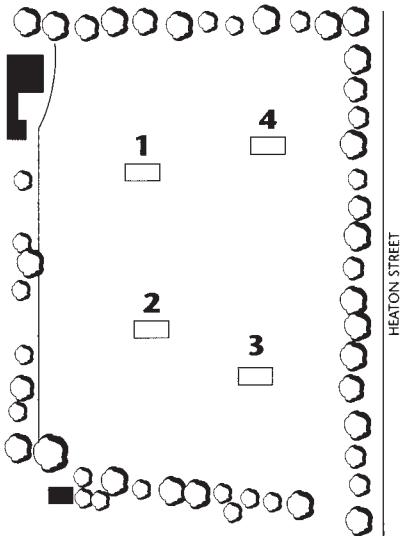

SECTION 13 GROUNDS

Burnside Oval

NO. 5 PITCH
IS ON THE
RUGBY
GROUNDS

Burwood Park

Clare Park

Elmwood Park

Garrick Park

Hagley Oval

Hospital Ground

Ilam University

Polo Ground

Sydenham Park

NOTE: GROUND MAP TO BE USED ONCE PITCH RELOCATION IS COMPLETE

Woolston Park

SAUNDERS & CO LAWYERS

Proud to support
Canterbury
Cricket