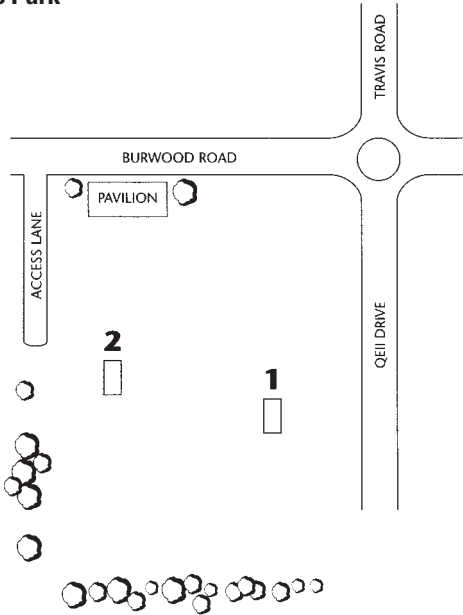

SECTION 13 GROUNDS

Burnside Oval

NO. 5 PITCH
IS ON THE
RUGBY
GROUNDS

Burwood Park

Clare Park

Elmwood Park

Garrick Park

Hagley Oval

Hospital Ground

Ilam University

Polo Ground

Sydenham Park

NOTE: GROUND MAP TO BE USED ONCE PITCH RELOCATION IS COMPLETE

Woolston Park

SAUNDERS & CO LAWYERS

Proud to support
Canterbury
Cricket