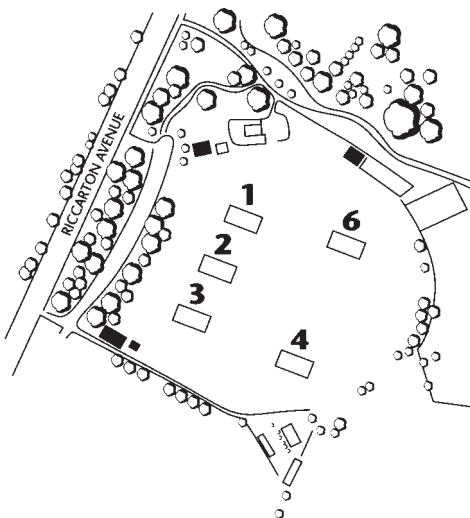

SECTION 13 GROUNDS

Burnside Oval

NO. 5 PITCH
IS ON THE
RUGBY
GROUNDS

Burwood Park

Clare Park

Elmwood Park

Garrick Park

Hagley Oval

Hospital Ground

Ilam University

Polo Ground

Sydenham Park

NOTE: GROUND MAP TO BE USED ONCE PITCH RELOCATION IS COMPLETE

Woolston Park

SAUNDERS & CO LAWYERS

Proud to support
Canterbury
Cricket