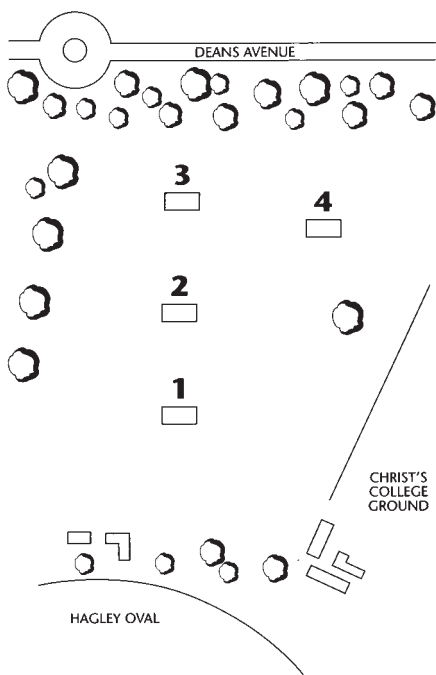

SECTION 13 GROUNDS

Burnside Oval

NO. 5 PITCH
IS ON THE
RUGBY
GROUNDS

Burwood Park

Clare Park

Elmwood Park

Garrick Park

Hagley Oval

Hospital Ground

Ilam University

Polo Ground

Sydenham Park

NOTE: GROUND MAP TO BE USED ONCE PITCH RELOCATION IS COMPLETE

Woolston Park

SAUNDERS & CO LAWYERS

Proud to support
Canterbury
Cricket