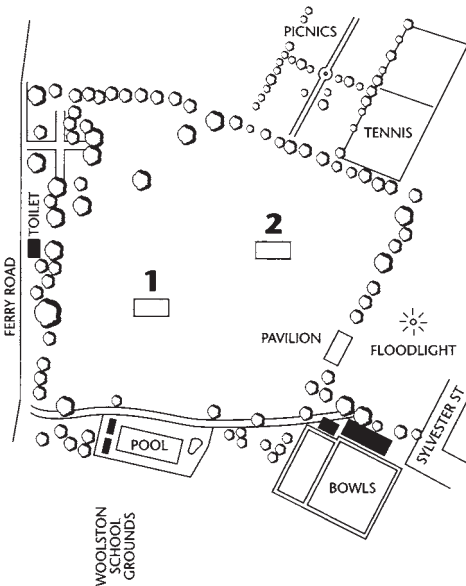

SECTION 13 GROUNDS

Burnside Oval

NO. 5 PITCH
IS ON THE
RUGBY
GROUNDS

Burwood Park

Clare Park

Elmwood Park

Garrick Park

Hagley Oval

Hospital Ground

Ilam University

Polo Ground

Sydenham Park

NOTE: GROUND MAP TO BE USED ONCE PITCH RELOCATION IS COMPLETE

Woolston Park

SAUNDERS & CO LAWYERS

Proud to support
Canterbury
Cricket